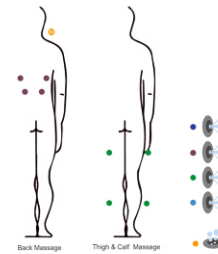

Shell Finishes (Acrylic Colours)

- White
- Black
- Silvery
- Pearl
- Cloud white
- Cloud Black

Side Panels (Acrylic Colours)

- White
- Black
- Silvery
- Pearl
- Cloud white
- Cloud Black

Features

- HC Paperware
- Headrelax
- Handshower
- PUMP FILTER

Optional Features

- F1 Touch panel
- Q1 Controller
- Q4 Controller
- Music
- Waterfall
- Air Pump
- Atmosphere Light
- Heater
- Ozone disinfection
- Fine Cleaning
- Aromatherapy