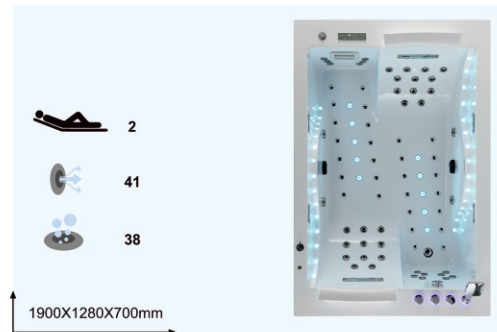

1700X830X600mm
1600X830X600mm
1500X830X600mm

- 2 (Person icon)
- 18 (Jet icon)
- 11 (Jet icon)

Shell Finishes (Acrylic Colours)

- White
- Black
- Silvery
- Pearl
- Cloud white
- Cloud Black

Side Panels (Acrylic Colours)

Optional Features

- F1 Touch panel
- Pipe Cleaning
- Aromatherapy

MODEL:AT-203

SIZE:1700x800x600mm

Shell Finishes (Acrylic Colours)

Side Panel (Cabinet Finishes)

Features

Optional Features