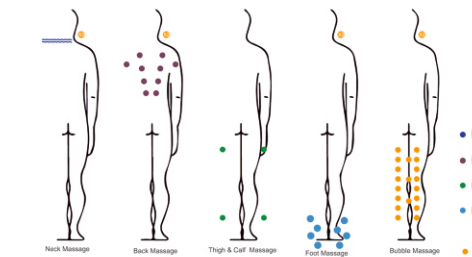

Shell Finishes (Acrylic Colours)

- White
- Black
- Silvery
- Pearl
- Cloud white
- Cloud Black

Side Panel (Cabinet Finishes)

- GER Garden Oak
- Blanco Carrara
- CAN Beige Oak
- Fantastic Black
- NA poplar
- Black Marble

Features

- HC Features
- Headrise
- Handshower
- Waterfall
- Cabinet Light
- F1 Touch panel
- Music
- PUMP
- Worlpool
- AP Pump
- Heater
- Atmosphere Light
- Ozone disinfection
- DESIGN

Optional Features

- iMax Touch panel
- 05 GS Controller
- Pipe Cleaning
- Aromatherapy