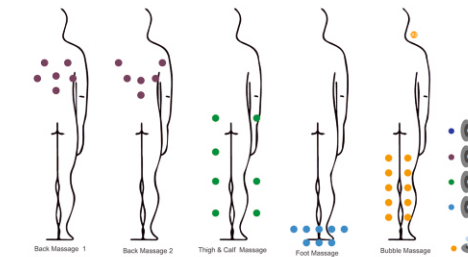

- iMax Touch panel
- 05 GS Controller
- Pipe Cleaning
- Aromatherapy

S6238 Aurora Black

S6238 Pearl

1800X1200X700mm

- 2 (Person icon)
- 29 (Jet icon)
- 20 (Jet icon)

1800X1200X700mm

- 2 (Person icon)
- 29 (Jet icon)
- 20 (Jet icon)