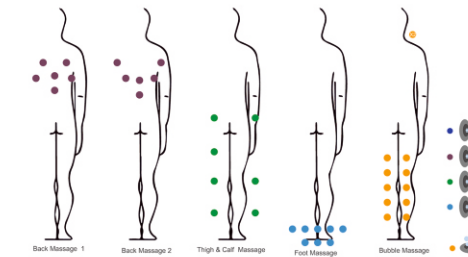

- iMax Touch panel
- 05 GS Controller
- Pipe Cleaning
- Aromatherapy

S6238 Aurora Black

S6238 Pearl

1800X1200X700mm

- 2 (Person icon)
- 29 (Jet icon)
- 20 (Jet icon)

1800X1200X700mm

- 2 (Person icon)
- 29 (Jet icon)
- 20 (Jet icon)