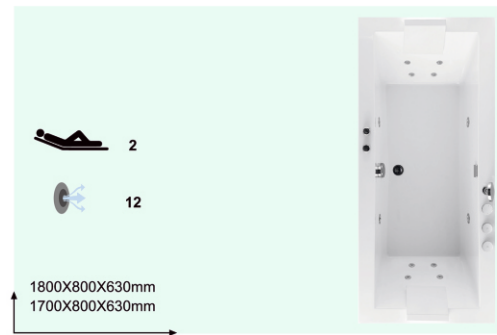

Bali

MODEL:AT-202

SIZE:1700x800x600mm

MODEL:AT-203(Black panel)

SIZE:1700x800x600mm

A101

Shell Finishes (Acrylic Colours)

- White
- Black
- Silvery
- Pearl
- Cloud white
- Cloud Black