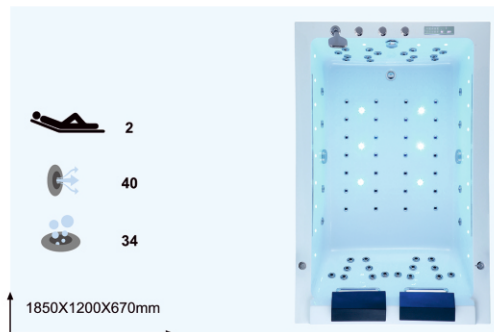

Shell Finishes (Acrylic Colours)

- White
- Black
- Silvery
- Pearl
- Cloud white
- Cloud Black

Side Panel (Cabinet Finishes)

- GER Garden Oak
- Blanco Carrara
- CAN Beige Oak
- Fantastic Black
- NA poplar
- Black Marble

Features

- HC Features
- Headrise
- Handshower
- Waterfall
- F1 Touch panel
- Music
- PUMP
- Worlpool
- AP Pump
- Heater
- Atmosphere Light
- Ozone disinfection
- DESIGN

Optional Features

- 05 GS Controller
- Pipe Cleaning
- Aromatherapy