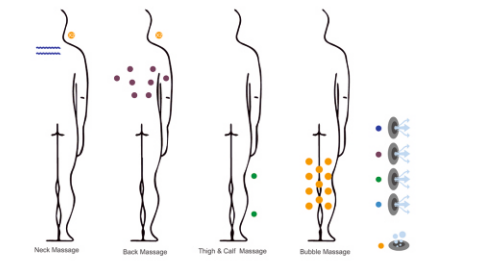

Shell Finishes (Acrylic Colours)

- White
- Black
- Silvery
- Pearl
- Cloud white
- Cloud Black

Side Panels (Acrylic Colours)

- White
- Black
- Silvery
- Pearl
- Cloud white
- Cloud Black

Features

- HC Tapwater
- Headline
- Handblower
- WATERFALL
- QT Controller
- Music
- PUMP Whirlpool
- Air Pump
- Heater
- Atmosphere Light
- Ozone disinfection

Optional Features

- F1 Touch panel
- Pipe Cleaning
- Aromatherapy