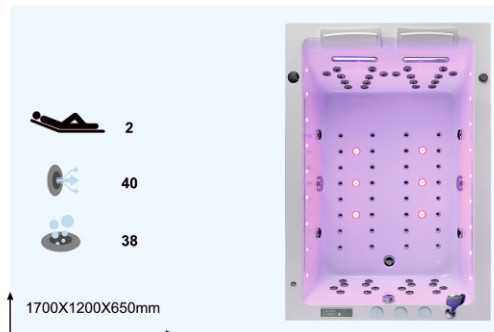

Shell Finishes (Acrylic Colours)

- White
- Black
- Silvery
- Pearl
- Cloud white
- Cloud Black

Side Panel (Cabinet Finishes)

- GER Garden Oak
- Blanco Carrara
- CAN Beige Oak
- Fantastic Black
- NA poplar
- Black Marble

Features

- HC Features
- Headrise
- Handshower
- Waterfall
- Cabinet Light
- F1 Touch panel
- Music
- PUMP
- Worlpool
- AP Pump
- Heater
- Atmosphere Light
- Ozone disinfection
- DESIGN

Optional Features

- iMax Touch panel
- 05 GS Controller
- Pipe Cleaning
- Aromatherapy