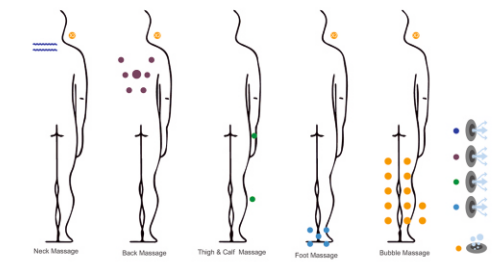

KNB
— — —

**Enjoy Rest and Relaxation
After a Tiring day**

E 5201

E 5119

1880X1250X700mm

- 2 (Person icon)
- 26 (Jet icon)
- 24 (Jet icon)

Shell Finishes (Acrylic Colours)

- White
- Black
- Silvery
- Pearl
- Cloud white
- Cloud Black

Side Panels (Acrylic Colours)

- White
- Black
- Silvery
- Pearl
- Cloud white
- Cloud Black

Features

- HC Tapwater
- Headline
- Handblower
- QT Controller
- Music
- PUMP Whirlpool
- Air Pump
- Heater
- Atmosphere Light
- Ozone disinfection

Side Panels (Acrylic Colours)

- White
- Black
- Silvery
- Pearl
- Cloud white
- Cloud Black

Features

- HC Paperware
- Headrelax
- Handshower
- PUMP FILTER

Optional Features

- F1 Touch panel
- Q1 Controller
- Q4 Controller
- Music
- Waterfall
- Air Pump
- Atmosphere Light
- Heater
- Ozone disinfection
- Fine Cleaning
- Aromatherapy