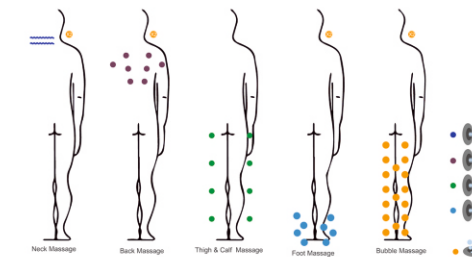

Shell Finishes (Acrylic Colours)

- White
- Black
- Silvery
- Pearl
- Cloud white
- Cloud Black

Side Panel (Cabinet Finishes)

- GER Garden Oak
- Blanco Carrara
- CAN Beige Oak
- Fantastic Black
- NA poplar
- Black Marble

Features

- HC Features
- Headrise
- Handshower
- Waterfall
- F1 Touch panel
- Music
- PUMP
- Worlpool
- AP Pump
- Heater
- Atmosphere Light
- Ozone disinfection
- DESIGN

Optional Features

- 05 GS Controller
- Pipe Cleaning
- Aromatherapy