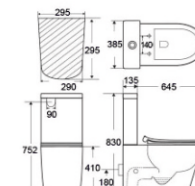

**MYN-G105-LG**

Wall-hung toilet  
Flushing system: Washdown  
Size: 505x345x350mm  
P-trap: 180mm roughing-in

**MYN-G105-DG**

Wall-hung toilet  
Flushing system: Washdown  
Size: 505x345x350mm  
P-trap: 180mm roughing-in

**MYN-G105-B**

Wall-hung toilet  
Flushing system: Washdown  
Size: 505x345x350mm  
P-trap: 180mm roughing-in

**MYN-G105-BL**

Wall-hung toilet  
Flushing system: Washdown  
Size: 505x345x350mm  
P-trap: 180mm roughing-in

Adhering to the concept of simplicity, after multiple processes, only necessary elements are retained, and the appearance is simple.

**WaterMark** **MYN-102N-TPT**  
Rimless flushing toilet  
Size: 650x385x830mm  
P-trap: 180mm roughing-in

**WaterMark** **MYN-103N-WHT**  
Rimless flushing toilet  
Size: 650x360x310mm  
P-trap: 180mm roughing-in

**WaterMark** **MYN-104N-TPT**  
Rimless flushing toilet  
Size: 645x385x830mm  
P-trap: 180mm roughing-in