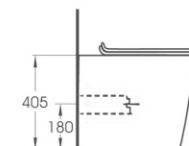

Size:570x350x405mm  
P-trap:180mm Roughing-in

Small area

Deodorize

water conservation

Zhijie glaze

Strong momentum

Strong bearing capacity

**640**

Wall-Hung Toilet  
Flushing system:Rimless

Size:530x350x375mm  
P-trap:180mm Roughing-in

MULTIPLE COLORS

Khaki

Matt grey

Matt black

Hermes Orange

Matt dark brown