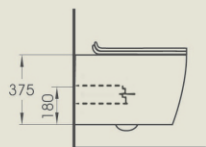

Size:570x350x405mm  
P-trap:180mm Roughing-in

Small area

Deodorize

water conservation

Zhijie glaze

Strong momentum

Strong bearing capacity

**640**

Wall-Hung Toilet  
Flushing system:Rimless

Size:530x350x375mm  
P-trap:180mm Roughing-in

MULTIPLE COLORS

Khaki

Matt grey

Matt black

Hermes Orange

Matt dark brown