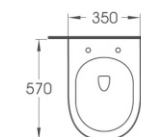

Size:570x350x405mm  
P-trap:180mm Roughing-in

Small area

Deodorize

water conservation

Zhijie glaze

Strong momentum

Strong bearing capacity

**640**

Wall-Hung Toilet  
Flushing system:Rimless

Size:530x350x375mm  
P-trap:180mm Roughing-in

MULTIPLE COLORS

Khaki

Matt grey

Matt black

Hermes Orange

Matt dark brown