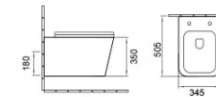

ALRASHED Co.

PROFESSIONAL  
MANUFACTURER OF  
COLOR SANITARY WARE

**MYN-105-LB**

Wall-hung toilet  
Flushing system: Washdown  
Size: 505x345x350mm  
P-trap: 180mm roughing-in

**MYN-G105-W**

Wall-hung toilet  
Flushing system: Washdown  
Size: 505x345x350mm  
P-trap: 180mm roughing-in

**MYN-G105-P**

Wall-hung toilet  
Flushing system: Washdown  
Size: 505x345x350mm  
P-trap: 180mm roughing-in

**MYN-G105-GR**

Wall-hung toilet  
Flushing system: Washdown  
Size: 505x345x350mm  
P-trap: 180mm roughing-in

**MYN-G105-LG**

Wall-hung toilet  
Flushing system: Washdown  
Size: 505x345x350mm  
P-trap: 180mm roughing-in

**MYN-G105-DG**

Wall-hung toilet  
Flushing system: Washdown  
Size: 505x345x350mm  
P-trap: 180mm roughing-in

**MYN-G105-B**

Wall-hung toilet  
Flushing system: Washdown  
Size: 505x345x350mm  
P-trap: 180mm roughing-in

**MYN-G105-BL**

Wall-hung toilet  
Flushing system: Washdown  
Size: 505x345x350mm  
P-trap: 180mm roughing-in