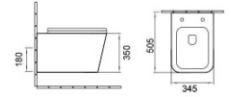

ALRASHED Co.

PROFESSIONAL  
MANUFACTURER OF  
COLOR SANITARY WARE

**MYN-105-LB**

Wall-hung toilet  
Flushing system: Washdown  
Size: 505x345x350mm  
P-trap: 180mm roughing-in

**MYN-G105-W**

Wall-hung toilet  
Flushing system: Washdown  
Size: 505x345x350mm  
P-trap: 180mm roughing-in

**MYN-G105-P**

Wall-hung toilet  
Flushing system: Washdown  
Size: 505x345x350mm  
P-trap: 180mm roughing-in

**MYN-G105-GR**

Wall-hung toilet  
Flushing system: Washdown  
Size: 505x345x350mm  
P-trap: 180mm roughing-in

**MYN-G105-LG**

Wall-hung toilet  
Flushing system: Washdown  
Size: 505x345x350mm  
P-trap: 180mm roughing-in

**MYN-G105-DG**

Wall-hung toilet  
Flushing system: Washdown  
Size: 505x345x350mm  
P-trap: 180mm roughing-in