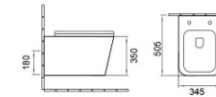

ALRASHED Co.

PROFESSIONAL  
MANUFACTURER OF  
COLOR SANITARY WARE

**MYN-105-LB**

Wall-hung toilet  
Flushing system: Washdown  
Size: 505x345x350mm  
P-trap: 180mm roughing-in

**MYN-G105-W**

Wall-hung toilet  
Flushing system: Washdown  
Size: 505x345x350mm  
P-trap: 180mm roughing-in

**MYN-G105-P**

Wall-hung toilet  
Flushing system: Washdown  
Size: 505x345x350mm  
P-trap: 180mm roughing-in

**MYN-G105-GR**

Wall-hung toilet  
Flushing system: Washdown  
Size: 505x345x350mm  
P-trap: 180mm roughing-in

**MYN-G105-LG**

Wall-hung toilet  
Flushing system: Washdown  
Size: 505x345x350mm  
P-trap: 180mm roughing-in

**MYN-G105-DG**

Wall-hung toilet  
Flushing system: Washdown  
Size: 505x345x350mm  
P-trap: 180mm roughing-in