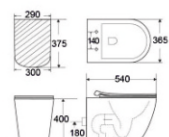

WaterMark **MYN-102N-FST**
Rimless flushing toilet
Size: 540x365x400mm
P-trap: 180mm roughing-in