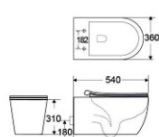

**MYN-G105-B**

Wall-hung toilet  
Flushing system: Washdown  
Size: 505x345x350mm  
P-trap: 180mm roughing-in

**MYN-G105-BL**

Wall-hung toilet  
Flushing system: Washdown  
Size: 505x345x350mm  
P-trap: 180mm roughing-in

Adhering to the concept of simplicity, after multiple processes, only necessary elements are retained, and the appearance is simple.

**WaterMark** **MYN-102N-TPT**  
Rimless flushing toilet  
Size: 650x385x830mm  
P-trap: 180mm roughing-in

**WaterMark** **MYN-103N-WHT**  
Rimless flushing toilet  
Size: 650x360x310mm  
P-trap: 180mm roughing-in

**WaterMark** **MYN-104N-TPT**  
Rimless flushing toilet  
Size: 645x385x830mm  
P-trap: 180mm roughing-in

**WaterMark** **MYN-102N-FST**  
Rimless flushing toilet  
Size: 540x365x400mm  
P-trap: 180mm roughing-in

**WaterMark** **MYN-102N-WHT**  
Rimless flushing toilet  
Size: 540x360x310mm  
P-trap: 180mm roughing-in