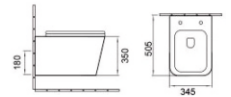

ALRASHED Co.

PROFESSIONAL  
MANUFACTURER OF  
COLOR SANITARY WARE

**MYN-105-LB**

Wall-hung toilet  
Flushing system: Washdown  
Size: 505x345x350mm  
P-trap: 180mm roughing-in

**MYN-G105-W**

Wall-hung toilet  
Flushing system: Washdown  
Size: 505x345x350mm  
P-trap: 180mm roughing-in

**MYN-G105-P**

Wall-hung toilet  
Flushing system: Washdown  
Size: 505x345x350mm  
P-trap: 180mm roughing-in

**MYN-G105-GR**

Wall-hung toilet  
Flushing system: Washdown  
Size: 505x345x350mm  
P-trap: 180mm roughing-in

**MYN-G105-LG**

Wall-hung toilet  
Flushing system: Washdown  
Size: 505x345x350mm  
P-trap: 180mm roughing-in

**MYN-G105-DG**

Wall-hung toilet  
Flushing system: Washdown  
Size: 505x345x350mm  
P-trap: 180mm roughing-in