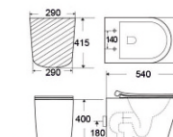

WaterMark **MYN-104N-FST**
Rimless flushing toilet
Size: 540x365x400mm
P-trap: 180mm roughing-in