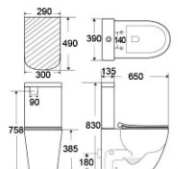

**MYN-G105-LG**

Wall-hung toilet  
Flushing system: Washdown  
Size: 505x345x350mm  
P-trap: 180mm roughing-in

**MYN-G105-DG**

Wall-hung toilet  
Flushing system: Washdown  
Size: 505x345x350mm  
P-trap: 180mm roughing-in

**MYN-G105-B**

Wall-hung toilet  
Flushing system: Washdown  
Size: 505x345x350mm  
P-trap: 180mm roughing-in

**MYN-G105-BL**

Wall-hung toilet  
Flushing system: Washdown  
Size: 505x345x350mm  
P-trap: 180mm roughing-in

Adhering to the concept of simplicity, after multiple processes, only necessary elements are retained, and the appearance is simple.

**WaterMark** **MYN-102N-TPT**  
Rimless flushing toilet  
Size: 650x385x830mm  
P-trap: 180mm roughing-in

**WaterMark** **MYN-103N-WHT**  
Rimless flushing toilet  
Size: 650x360x310mm  
P-trap: 180mm roughing-in

**WaterMark** **MYN-104N-TPT**  
Rimless flushing toilet  
Size: 645x385x830mm  
P-trap: 180mm roughing-in