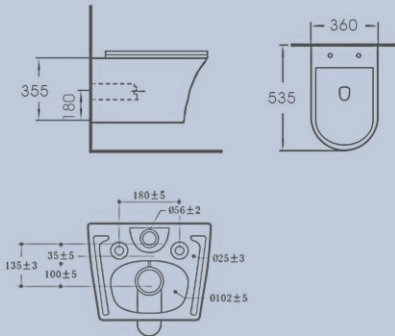

633

Wall-Hung Toilet
Flushing system: Rimless
Size: 535x360x355mm
P-trap: 180mm Roughing-in