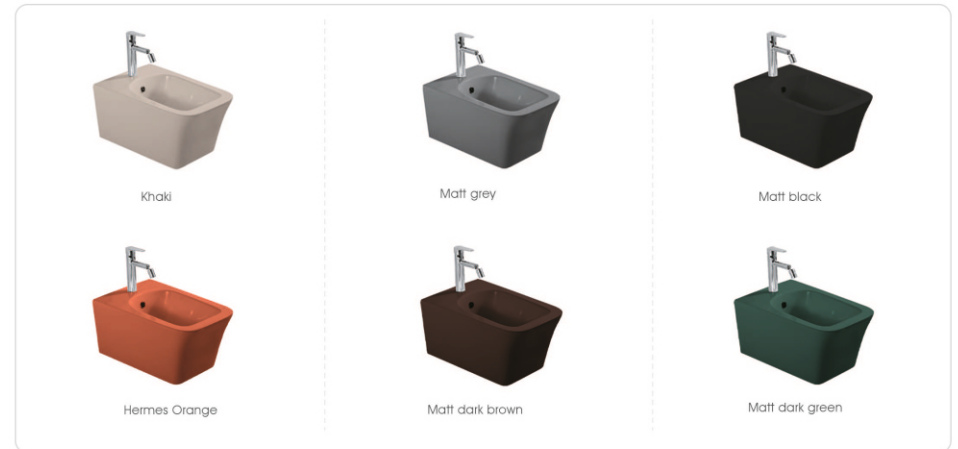

Matt dark green

633B

Wall-Hung Bidet  
Vitreous China

Size: 550x365x280mm  
Fixing to wall with back

MULTIPLE COLORS

always be your best choice

0640

Two Piece Toilet  
 Flusing system:Rimless  
 Size: 640x360x850mm  
 S-trap: 100/250mm Roughing-in  
 P-trap: 180mm Roughing-in