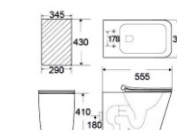

**WaterMark** **MYN-103N-WHT**  
Rimless flushing toilet  
Size: 650x360x310mm  
P-trap: 180mm roughing-in

**WaterMark** **MYN-104N-TPT**  
Rimless flushing toilet  
Size: 645x385x830mm  
P-trap: 180mm roughing-in

**WaterMark** **MYN-102N-FST**  
Rimless flushing toilet  
Size: 540x365x400mm  
P-trap: 180mm roughing-in

**WaterMark** **MYN-102N-WHT**  
Rimless flushing toilet  
Size: 540x360x310mm  
P-trap: 180mm roughing-in

**WaterMark** **MYN-104N-FST**  
Rimless flushing toilet  
Size: 540x365x400mm  
P-trap: 180mm roughing-in

**WaterMark** **MYN-104N-WHT**  
Rimless flushing toilet  
Size: 535x365x310mm  
P-trap: 180mm roughing-in

**WaterMark** **MYN-103N-TPT**  
Rimless flushing toilet  
Size: 680x390x835mm  
P-trap: 180mm roughing-in

**WaterMark** **MYN-103N-FST**  
Rimless flushing toilet  
Size: 555x355x410mm  
P-trap: 180mm roughing-in