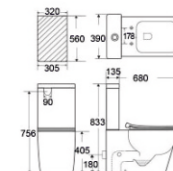

**WaterMark** **MYN-103N-WHT**  
Rimless flushing toilet  
Size: 650x360x310mm  
P-trap: 180mm roughing-in

**WaterMark** **MYN-104N-TPT**  
Rimless flushing toilet  
Size: 645x385x830mm  
P-trap: 180mm roughing-in

**WaterMark** **MYN-102N-FST**  
Rimless flushing toilet  
Size: 540x365x400mm  
P-trap: 180mm roughing-in

**WaterMark** **MYN-102N-WHT**  
Rimless flushing toilet  
Size: 540x360x310mm  
P-trap: 180mm roughing-in

**WaterMark** **MYN-104N-FST**  
Rimless flushing toilet  
Size: 540x365x400mm  
P-trap: 180mm roughing-in

**WaterMark** **MYN-104N-WHT**  
Rimless flushing toilet  
Size: 535x365x310mm  
P-trap: 180mm roughing-in

**WaterMark** **MYN-103N-TPT**  
Rimless flushing toilet  
Size: 680x390x835mm  
P-trap: 180mm roughing-in

**WaterMark** **MYN-103N-FST**  
Rimless flushing toilet  
Size: 555x355x410mm  
P-trap: 180mm roughing-in