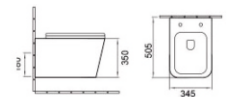

**MYN-G105-P**

Wall-hung toilet  
Flushing system: Washdown  
Size: 505x345x350mm  
P-trap: 180mm roughing-in

**MYN-G105-GR**

Wall-hung toilet  
Flushing system: Washdown  
Size: 505x345x350mm  
P-trap: 180mm roughing-in

**MYN-G105-LG**

Wall-hung toilet  
Flushing system: Washdown  
Size: 505x345x350mm  
P-trap: 180mm roughing-in

**MYN-G105-DG**

Wall-hung toilet  
Flushing system: Washdown  
Size: 505x345x350mm  
P-trap: 180mm roughing-in

**MYN-G105-B**

Wall-hung toilet  
Flushing system: Washdown  
Size: 505x345x350mm  
P-trap: 180mm roughing-in

**MYN-G105-BL**

Wall-hung toilet  
Flushing system: Washdown  
Size: 505x345x350mm  
P-trap: 180mm roughing-in

Adhering to the concept of simplicity, after multiple processes, only necessary elements are retained, and the appearance is simple.

**WaterMark** **MYN-102N-TPT**  
Rimless flushing toilet  
Size: 650x385x830mm  
P-trap: 180mm roughing-in