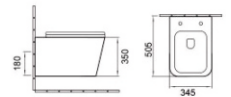

ALRASHED Co.

PROFESSIONAL  
MANUFACTURER OF  
COLOR SANITARY WARE

**MYN-105-LB**

Wall-hung toilet  
Flushing system: Washdown  
Size: 505x345x350mm  
P-trap: 180mm roughing-in

**MYN-G105-W**

Wall-hung toilet  
Flushing system: Washdown  
Size: 505x345x350mm  
P-trap: 180mm roughing-in

**MYN-G105-P**

Wall-hung toilet  
Flushing system: Washdown  
Size: 505x345x350mm  
P-trap: 180mm roughing-in

**MYN-G105-GR**

Wall-hung toilet  
Flushing system: Washdown  
Size: 505x345x350mm  
P-trap: 180mm roughing-in

**MYN-G105-LG**

Wall-hung toilet  
Flushing system: Washdown  
Size: 505x345x350mm  
P-trap: 180mm roughing-in

**MYN-G105-DG**

Wall-hung toilet  
Flushing system: Washdown  
Size: 505x345x350mm  
P-trap: 180mm roughing-in

**MYN-G105-B**

Wall-hung toilet  
Flushing system: Washdown  
Size: 505x345x350mm  
P-trap: 180mm roughing-in

**MYN-G105-BL**

Wall-hung toilet  
Flushing system: Washdown  
Size: 505x345x350mm  
P-trap: 180mm roughing-in