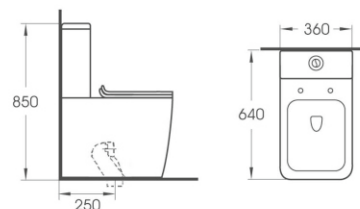

MULTIPLE COLORS

633

Wall-Hung Toilet  
Flushing system: Rimless  
Size: 535x360x355mm  
P-trap: 180mm Roughing-in

Khaki

Matt grey

Matt black

Hermes Orange

Matt dark brown

Matt dark green

633B

Wall-Hung Bidet  
Vitreous China

Size: 550x365x280mm  
Fixing to wall with back

MULTIPLE COLORS

always be your best choice

0640

Two Piece Toilet  
 Flusing system:Rimless  
 Size: 640x360x850mm  
 S-trap: 100/250mm Roughing-in  
 P-trap: 180mm Roughing-in