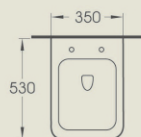

Size:570x350x405mm  
P-trap:180mm Roughing-in

Small area

Deodorize

water conservation

Zhijie glaze

Strong momentum

Strong bearing capacity

**640**

Wall-Hung Toilet  
Flushing system:Rimless

Size:530x350x375mm  
P-trap:180mm Roughing-in

MULTIPLE COLORS

Khaki

Matt grey

Matt black

Hermes Orange

Matt dark brown