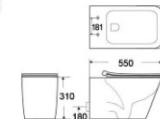

**MYN-G105-LG**

Wall-hung toilet  
Flushing system: Washdown  
Size: 505x345x350mm  
P-trap: 180mm roughing-in

**MYN-G105-DG**

Wall-hung toilet  
Flushing system: Washdown  
Size: 505x345x350mm  
P-trap: 180mm roughing-in

**MYN-G105-B**

Wall-hung toilet  
Flushing system: Washdown  
Size: 505x345x350mm  
P-trap: 180mm roughing-in

**MYN-G105-BL**

Wall-hung toilet  
Flushing system: Washdown  
Size: 505x345x350mm  
P-trap: 180mm roughing-in

Adhering to the concept of simplicity, after multiple processes, only necessary elements are retained, and the appearance is simple.

**WaterMark** **MYN-102N-TPT**  
Rimless flushing toilet  
Size: 650x385x830mm  
P-trap: 180mm roughing-in

**WaterMark** **MYN-103N-WHT**  
Rimless flushing toilet  
Size: 650x360x310mm  
P-trap: 180mm roughing-in

**WaterMark** **MYN-104N-TPT**  
Rimless flushing toilet  
Size: 645x385x830mm  
P-trap: 180mm roughing-in