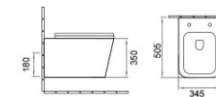

**MYN-G105-P**

Wall-hung toilet  
Flushing system: Washdown  
Size: 505x345x350mm  
P-trap: 180mm roughing-in

**MYN-G105-GR**

Wall-hung toilet  
Flushing system: Washdown  
Size: 505x345x350mm  
P-trap: 180mm roughing-in

**MYN-G105-LG**

Wall-hung toilet  
Flushing system: Washdown  
Size: 505x345x350mm  
P-trap: 180mm roughing-in

**MYN-G105-DG**

Wall-hung toilet  
Flushing system: Washdown  
Size: 505x345x350mm  
P-trap: 180mm roughing-in

**MYN-G105-B**

Wall-hung toilet  
Flushing system: Washdown  
Size: 505x345x350mm  
P-trap: 180mm roughing-in

**MYN-G105-BL**

Wall-hung toilet  
Flushing system: Washdown  
Size: 505x345x350mm  
P-trap: 180mm roughing-in

Adhering to the concept of simplicity, after multiple processes, only necessary elements are retained, and the appearance is simple.

**WaterMark** **MYN-102N-TPT**  
Rimless flushing toilet  
Size: 650x385x830mm  
P-trap: 180mm roughing-in