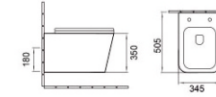

ALRASHED Co.

PROFESSIONAL  
MANUFACTURER OF  
COLOR SANITARY WARE

**MYN-105-LB**

Wall-hung toilet  
Flushing system: Washdown  
Size: 505x345x350mm  
P-trap: 180mm roughing-in

**MYN-G105-W**

Wall-hung toilet  
Flushing system: Washdown  
Size: 505x345x350mm  
P-trap: 180mm roughing-in

**MYN-G105-P**

Wall-hung toilet  
Flushing system: Washdown  
Size: 505x345x350mm  
P-trap: 180mm roughing-in

**MYN-G105-GR**

Wall-hung toilet  
Flushing system: Washdown  
Size: 505x345x350mm  
P-trap: 180mm roughing-in

**MYN-G105-LG**

Wall-hung toilet  
Flushing system: Washdown  
Size: 505x345x350mm  
P-trap: 180mm roughing-in

**MYN-G105-DG**

Wall-hung toilet  
Flushing system: Washdown  
Size: 505x345x350mm  
P-trap: 180mm roughing-in