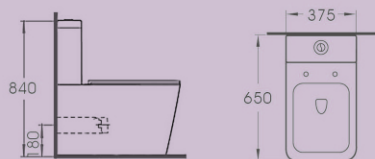

## MULTIPLE COLORS

0656

Two Piece Toilet  
Flusing system:Rimless flush  
Size:650x375x840mm  
P-trap:180mm Roughing-in

Khaki

Matt grey

Matt black

Hermes Orange

Matt dark brown