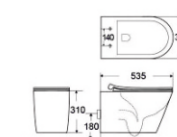

**WaterMark** **MYN-103N-WHT**  
Rimless flushing toilet  
Size: 650x360x310mm  
P-trap: 180mm roughing-in

**WaterMark** **MYN-104N-TPT**  
Rimless flushing toilet  
Size: 645x385x830mm  
P-trap: 180mm roughing-in

**WaterMark** **MYN-102N-FST**  
Rimless flushing toilet  
Size: 540x365x400mm  
P-trap: 180mm roughing-in

**WaterMark** **MYN-102N-WHT**  
Rimless flushing toilet  
Size: 540x360x310mm  
P-trap: 180mm roughing-in

**WaterMark** **MYN-104N-FST**  
Rimless flushing toilet  
Size: 540x365x400mm  
P-trap: 180mm roughing-in

**WaterMark** **MYN-104N-WHT**  
Rimless flushing toilet  
Size: 535x365x310mm  
P-trap: 180mm roughing-in

**WaterMark** **MYN-103N-TPT**  
Rimless flushing toilet  
Size: 680x390x835mm  
P-trap: 180mm roughing-in

**WaterMark** **MYN-103N-FST**  
Rimless flushing toilet  
Size: 555x355x410mm  
P-trap: 180mm roughing-in