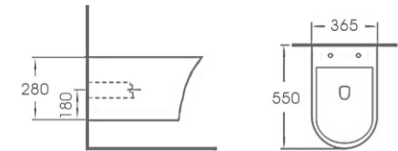

**WaterMark** **MYN-103N-TPT**  
Rimless flushing toilet  
Size: 680x390x835mm  
P-trap: 180mm roughing-in

**WaterMark** **MYN-103N-FST**  
Rimless flushing toilet  
Size: 555x355x410mm  
P-trap: 180mm roughing-in

MULTIPLE COLORS

633

Wall-Hung Toilet  
Flushing system: Rimless  
Size: 535x360x355mm  
P-trap: 180mm Roughing-in

Khaki

Matt grey

Matt black

Hermes Orange

Matt dark brown

Matt dark green

633B

Wall-Hung Bidet  
Vitreous China

Size: 550x365x280mm  
Fixing to wall with back

MULTIPLE COLORS

always be your best choice

0640

Two Piece Toilet  
 Flusing system:Rimless  
 Size: 640x360x850mm  
 S-trap: 100/250mm Roughing-in  
 P-trap: 180mm Roughing-in